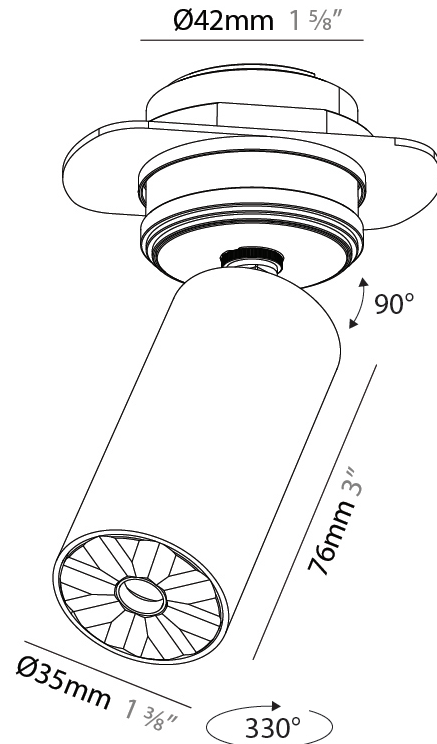

GENERAL

Series: Studio Collection
Subseries: Studio Collection 2
Partner: Prolicht
Division: Architectural
Installation: Trimless
Product Type: Spots
Mounting Location: Ceiling
Light Distribution: Direct

PHYSICAL

Aperture Sizes - Downlights: 1"
Shape: Cylinder
Diameter (mm): 35
Diameter (in): 1 3/8"
Height (mm): 76
Height (in): 3
Ceiling Thickness (mm): 10 - 30
Ceiling Thickness (in): 3/8 - 1 3/16
Min. Recessing Depth (mm): 40
Min. Recessing Depth (in): 1 9/16
Weight (kg): 0.157
Fixture Finish: [ALU / PBR](#)
Fixture Material: Extruded Aluminum
Cut-out Measurements: 45mm/1 3/4" Diameter

ELECTRICAL

Lamp Type: LED (Zhaga Standard)
Input Wattage (W): 6
Total Output Wattage (W): 5.4
Dimming: Tri-Mode (Non-Dimming and Phase Dimming (120Vac only) and 0-10V Dimming)
Driver Included: No
Driver Location: Remote
Driver Type: Constant Current - Universal
Driver Class: Class 2
Housing: ENCP3
Input Voltage (V): 120 - 277
Constant Current (MA): 500

LED

Color Temperature (°K): [2700 / 3000 / 3500 / 4000](#)
Max. Delivered Lumen (lm): 235 / 252 / 316 / 270
Nominal Lumen (lm): 372 / 399 / 500 / 427
CRI: >90 CRI
Lamp Life (hrs): 50000

OPTICAL

Beam Angle: [34 / 52](#)
Adjustability: Rotational 330°; Tilt 90°

RATINGS AND CERTIFICATIONS

Certified By: CSA Certified to UL and CSA Standards
IP rating: IP40

PROJECT
TYPE
SPECIFIER
QUANTITY
DATE