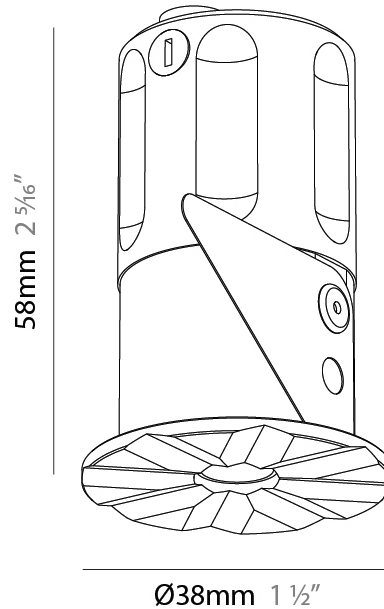

GENERAL

Series: Studio Collection
Subseries: Studio Collection 2
Partner: Prolicht
Division: Architectural
Installation: Recessed
Product Type: Downlight
Mounting Location: Ceiling
Light Distribution: Direct

PHYSICAL

Aperture Sizes - Downlights: 1"
Shape: Round
Diameter (mm): 35
Diameter (in): 1 3/8
Height (mm): 76
Height (in): 3
Ceiling Thickness (mm): 1 - 30
Ceiling Thickness (in): 1/16 - 1 3/16
Min. Recessing Depth (mm): 70
Min. Recessing Depth (in): 2 3/4
Weight (kg): 0.057
Fixture Finish: [ALU / PBR](#)
Fixture Material: Extruded Aluminum
Cut-out Measurements: 32mm/1 1/4" Diameter

ELECTRICAL

Lamp Type: LED (Zhaga Standard)
Input Wattage (W): 5
Total Output Wattage (W): 4.5
Dimming: Tri-Mode (Non-Dimming and Phase Dimming (120Vac only) and 0-10V Dimming)
Driver Included: No
Driver Location: Remote
Driver Type: Constant Current - Universal
Driver Class: Class 2
Input Voltage (V): 120 - 277
Constant Current (MA): 350

LED

Color Temperature (*K): [2700 / 3000 / 3500 / 4000](#)
Max. Delivered Lumen (lm): 242 / 256 / 270 / 277
Nominal Lumen (lm): 382 / 405 / 427 / 438
CRI: >90 CRI
Lamp Life (hrs): 50000

OPTICAL

Beam Angle: [34 / 52](#)

RATINGS AND CERTIFICATIONS

Certified By: CSA Certified to UL and CSA Standards
IP rating: IP40

PROJECT
TYPE
SPECIFIER
QUANTITY
DATE