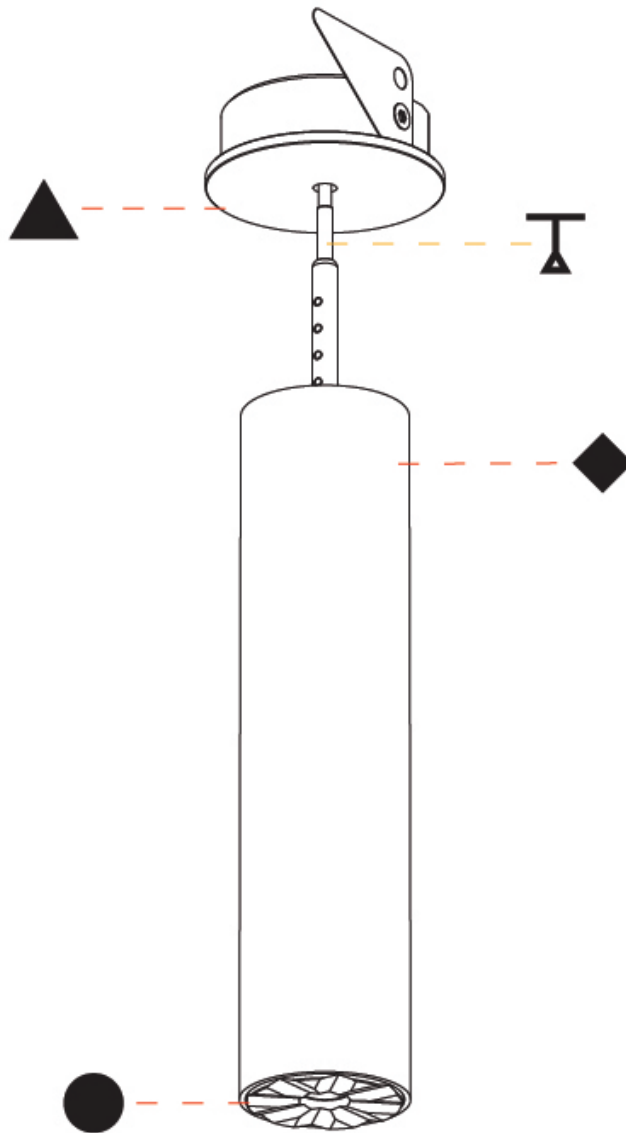

STUDIO COLLECTION 2 SUSPENSION

A300804-

PROJECT
TYPE
SPECIFIER
QUANTITY
DATE

A