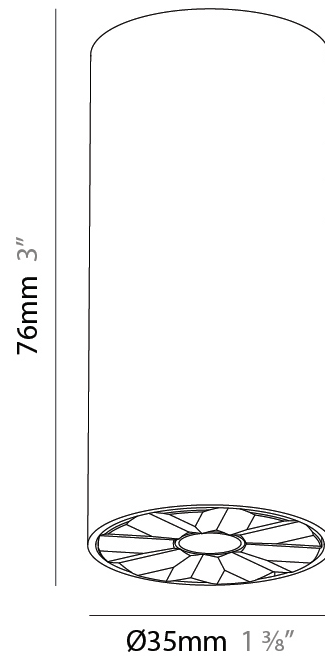

Series: Studio Collection
Subseries: Studio Collection 2
Partner: Prolicht
Division: Architectural
Installation: Surface
Product Type: Ceiling Surface
Mounting Location: Ceiling
Light Distribution: Direct

PHYSICAL

Aperture Sizes - Downlights: 1"
Shape: Cylinder
Diameter (mm): 38
Diameter (in): 1 1/2
Height (mm): 58
Height (in): 2 5/16
Ceiling Thickness (mm): 1 - 30
Ceiling Thickness (in): 1/16 - 1 3/16
Min. Recessing Depth (mm): 65
Min. Recessing Depth (in): 2 9/16
Weight (kg): 0.137
Fixture Finish: SSR / BKV / CWI / CRY / HAB / UFT / ITA / RUA / FTG / MYG / LOD / PUS / FRO / FUP / KIA / POP / BLS / SPG / MEY / GOH / CHC / COM / ABZ / JAG / OBR / MOS / ROR
Accent Finish: ALU / PBR
Fixture Material: Extruded Aluminum
Cut-out Measurements: 45mm, 1 3/4" Diameter

ELECTRICAL

Lamp Type: LED (Zhaga Standard)
Input Wattage (W): 6
Total Output Wattage (W): 5.4
Dimming: Tri-Mode (Non-Dimming and Phase Dimming (120Vac only) and 0-10V Dimming)
Driver Included: No
Driver Location: Remote
Driver Type: Constant Current - Universal
Driver Class: Class 2
Input Voltage (V): 120 - 277
Constant Current (MA): 500

LED

Color Temperature (°K): 2700 / 3000 / 3500 / 4000
Max. Delivered Lumen (lm): 235 / 252 / 316 / 270
Nominal Lumen (lm): 372 / 399 / 500 / 427
CRI: >90 CRI
Lamp Life (hrs): 50000

OPTICAL

Beam Angle: 32 / 58

RATINGS AND CERTIFICATIONS

Certified By: CSA Certified to UL and CSA Standards
IP rating: IP40

PROJECT
TYPE
SPECIFIER
QUANTITY
DATE