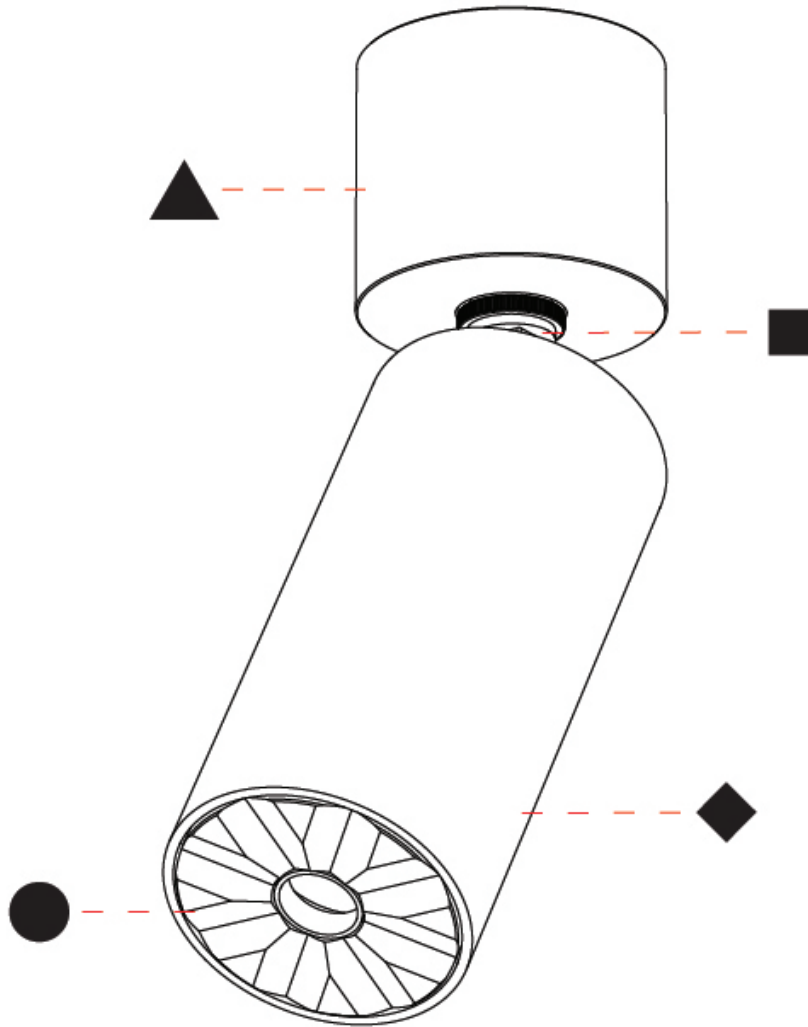

A3D376-

PROJECT	_____
TYPE	_____
SPECIFIER	_____
QUANTITY	_____
DATE	_____

A