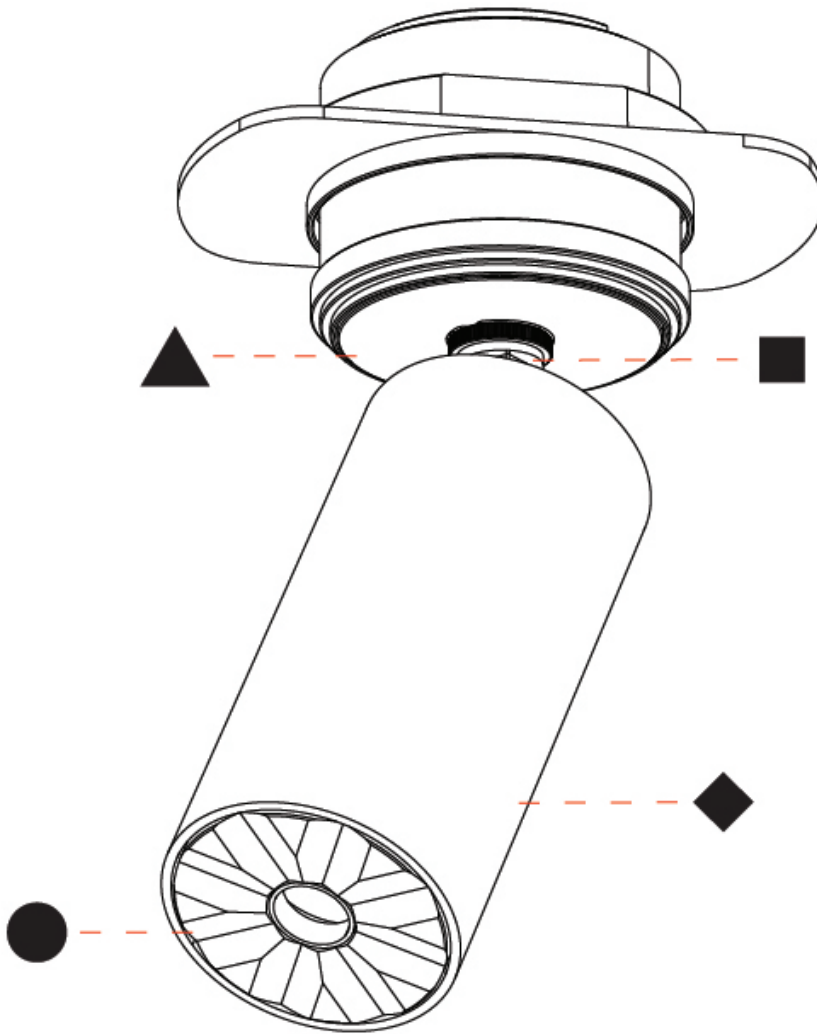

STUDIO COLLECTION 2 TRIMLESS

A350130-

PROJECT _____

TYPE _____

SPECIFIER _____

QUANTITY _____

DATE _____

A