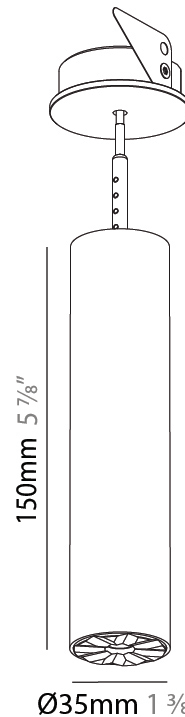

Ø50mm 1 15/16"