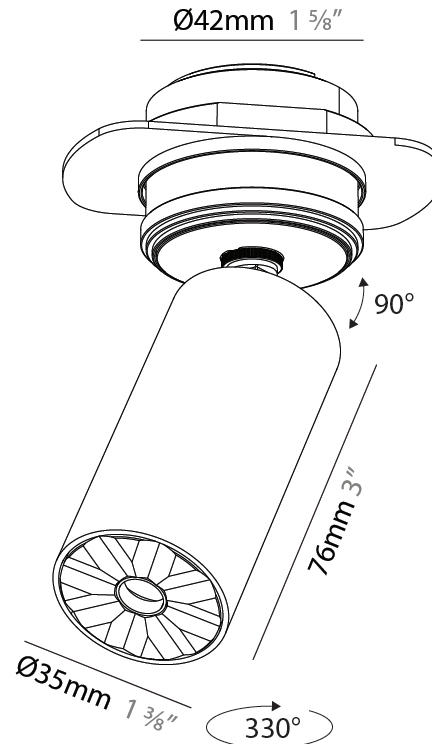

GENERAL

Series: Studio Collection
Subseries: Studio Collection 2
Partner: Prolicht
Division: Architectural
Installation: Trimless
Product Type: Spots
Mounting Location: Ceiling
Light Distribution: Direct

PHYSICAL

Aperture Sizes - Downlights: 1"
Shape: Cylinder
Diameter (mm): 35
Diameter (in): 1 3/8"
Height (mm): 76
Height (in): 3
Ceiling Thickness (mm): 10 - 30
Ceiling Thickness (in): 3/8 - 1 3/16
Min. Recessing Depth (mm): 40
Min. Recessing Depth (in): 1 9/16
Weight (kg): 0.157
Fixture Finish: [ALU / PBR](#)
Fixture Material: Extruded Aluminum
Cut-out Measurements: 45mm/1 3/4" Diameter

ELECTRICAL

Lamp Type: LED (Zhaga Standard)
Input Wattage (W): 6
Total Output Wattage (W): 5.4
Dimming: Tri-Mode (Non-Dimming and Phase Dimming (120Vac only) and 0-10V Dimming)
Driver Included: No
Driver Location: Remote
Driver Type: Constant Current - Universal
Driver Class: Class 2
Housing: ENCP3
Input Voltage (V): 120 - 277
Constant Current (MA): 500

LED

Color Temperature (°K): [2700 / 3000 / 3500 / 4000](#)
Max. Delivered Lumen (lm): 235 / 252 / 316 / 270
Nominal Lumen (lm): 372 / 399 / 500 / 427
CRI: >90 CRI
Lamp Life (hrs): 50000

OPTICAL

Beam Angle: [34 / 52](#)
Adjustability: Rotational 330°; Tilt 90°

RATINGS AND CERTIFICATIONS

Certified By: CSA Certified to UL and CSA Standards
IP rating: IP40

PROJECT
TYPE
SPECIFIER
QUANTITY
DATE