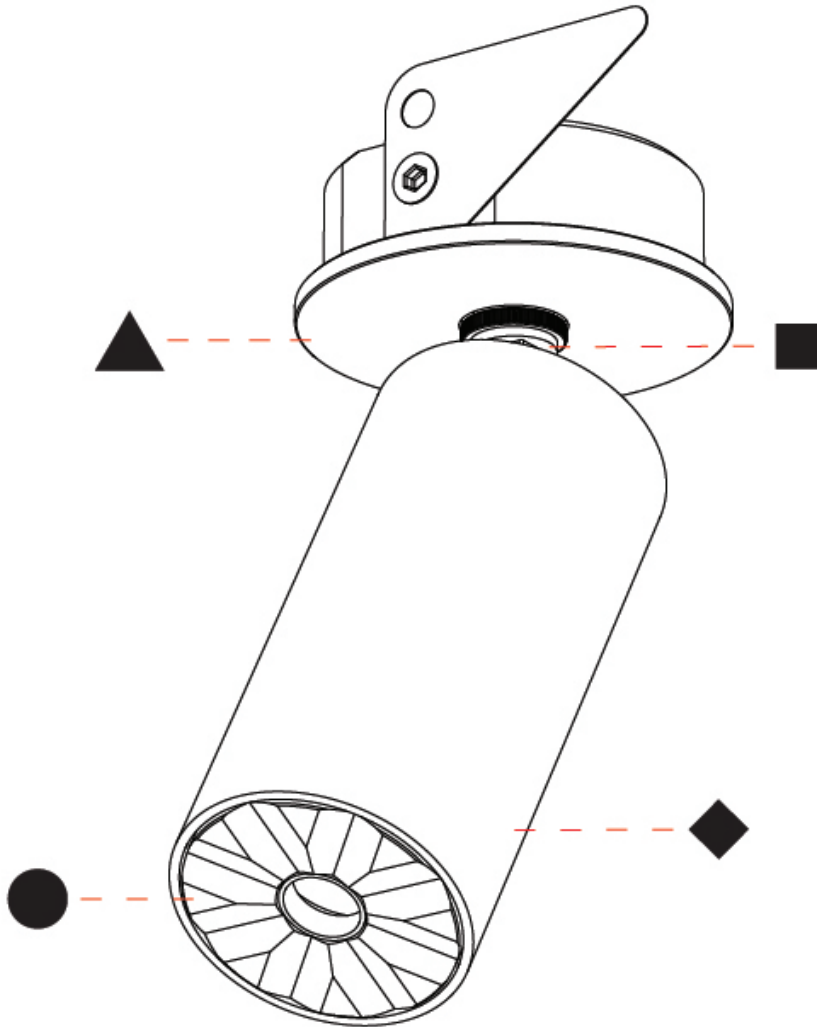

STUDIO COLLECTION 2 RECESSED

A350131-

PROJECT	_____
TYPE	_____
SPECIFIER	_____
QUANTITY	_____
DATE	_____

A