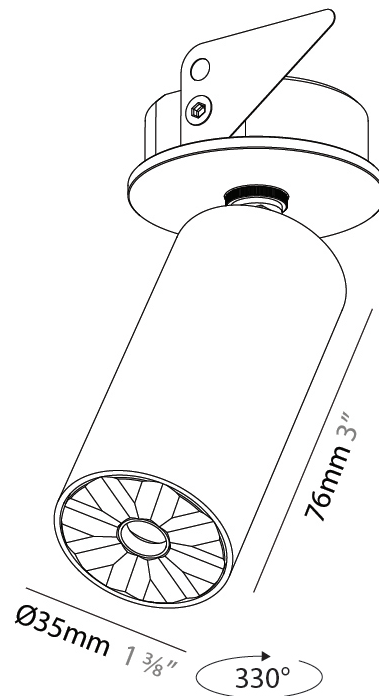

Ø50mm 1 15/16"