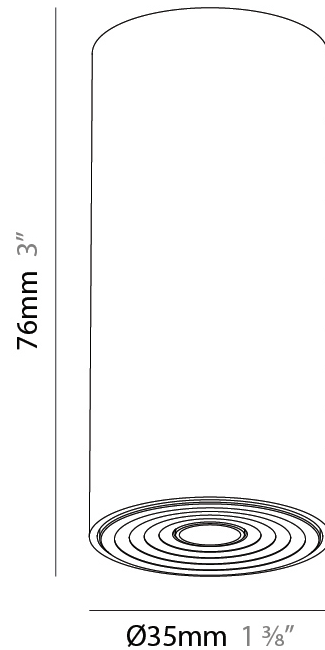

Series: Studio Collection
Subseries: Studio Collection 1
Partner: Prolicht
Division: Architectural
Installation: Surface
Product Type: Ceiling Surface
Mounting Location: Ceiling
Light Distribution: Direct

PHYSICAL

Aperture Sizes - Downlights: 1"
Shape: Cylinder
Diameter (mm): 38
Diameter (in): 1 1/2
Height (mm): 58
Height (in): 2 5/16
Ceiling Thickness (mm): 1 - 30
Ceiling Thickness (in): 1/16 - 1 3/16
Min. Recessing Depth (mm): 65
Min. Recessing Depth (in): 2 9/16
Weight (kg): 0.137
Fixture Finish: SSR / BKV / CWI / CRY / HAB / UFT / ITA / RUA / FTG / MYG / LOD / PUS / FRO / FUP / KIA / POP / BLS / SPG / MEY / GOH / CHC / COM / ABZ / JAG / OBR / MOS / ROR
Accent Finish: ALU / PBR
Fixture Material: Extruded Aluminum
Cut-out Measurements: 45mm, 1 3/4" Diameter

ELECTRICAL

Lamp Type: LED (Zhaga Standard)
Input Wattage (W): 6
Total Output Wattage (W): 5.4
Dimming: Tri-Mode (Non-Dimming and Phase Dimming (120Vac only) and 0-10V Dimming)
Driver Included: No
Driver Location: Remote
Driver Type: Constant Current - Universal
Driver Class: Class 2
Input Voltage (V): 120 - 277
Constant Current (MA): 500

LED

Color Temperature (°K): 2700 / 3000 / 3500 / 4000
Max. Delivered Lumen (lm): 235 / 252 / 316 / 270
Nominal Lumen (lm): 372 / 399 / 500 / 427
CRI: >90 CRI
Lamp Life (hrs): 50000

OPTICAL

Beam Angle: 32 / 58

RATINGS AND CERTIFICATIONS

Certified By: CSA Certified to UL and CSA Standards
IP rating: IP40

PROJECT
TYPE
SPECIFIER
QUANTITY
DATE