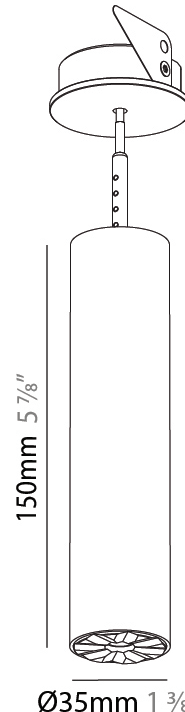

Ø50mm 1 15/16"