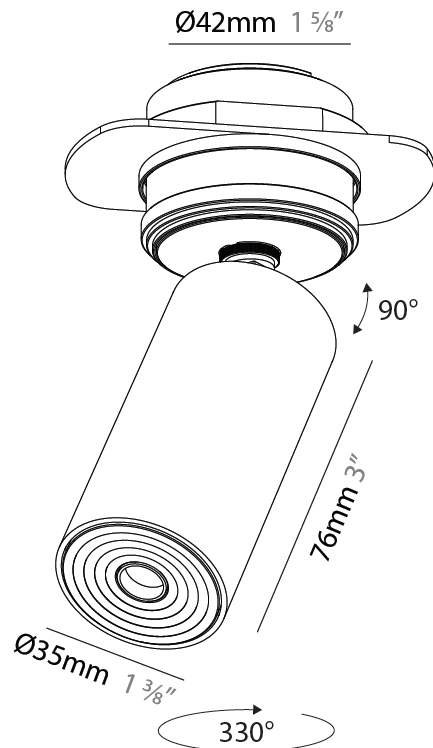

PHYSICAL

Aperture Sizes - Downlights: 1"
Shape: Cylinder
Diameter (mm): 35
Diameter (in): 1 3/8"
Height (mm): 76
Height (in): 3
Ceiling Thickness (mm): 10 - 30
Ceiling Thickness (in): 3/8 - 1 3/16
Min. Recessing Depth (mm): 40
Min. Recessing Depth (in): 1 9/16
Weight (kg): 0.157
Fixture Finish: SSR / BKV / CWI / CRY / HAB / UFT / ITA / RUA / FTG / MYG / LOD / PUS / FRO / FUP / KIA / POP / BLS / SPG / MEY / GOH / CHC / COM / ABZ / JAG / OBR / MOS / ROR
Accent Finish: ALU / PBR
Fixture Material: Extruded Aluminum
Cut-out Measurements: 45mm/1 3/4" Diameter

ELECTRICAL

Lamp Type: LED (Zhaga Standard)
Input Wattage (W): 6
Total Output Wattage (W): 5.4
Dimming: Tri-Mode (Non-Dimming and Phase Dimming (120Vac only) and 0-10V Dimming)
Driver Included: No
Driver Location: Remote
Driver Type: Constant Current - Universal
Driver Class: Class 2
Input Voltage (V): 120 - 277
Constant Current (MA): 500

LED

Color Temperature (°K): 2700 / 3000 / 3500 / 4000
Max. Delivered Lumen (lm): 235 / 252 / 316 / 270
Nominal Lumen (lm): 372 / 399 / 500 / 427
CRI: >90 CRI
Lamp Life (hrs): 50000

OPTICAL

Beam Angle: 34 / 52
Adjustability: Rotational 330°; Tilt 90°

RATINGS AND CERTIFICATIONS

Certified By: CSA Certified to UL and CSA Standards
IP rating: IP40

PROJECT
TYPE
SPECIFIER
QUANTITY
DATE