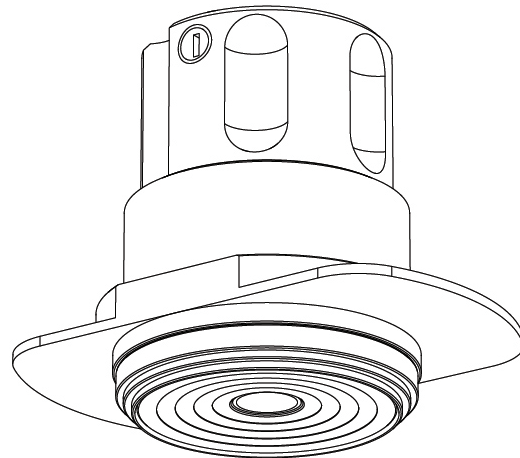

GENERAL

Series: Studio Collection
Subseries: Studio Collection 1
Partner: Prolicht
Division: Architectural
Installation: Trimless
Product Type: Downlight
Mounting Location: Ceiling
Light Distribution: Direct

PHYSICAL

Aperture Sizes - Downlights: 1"
Shape: Round
Diameter (mm): 38
Diameter (in): 1 1/2
Height (mm): 58
Height (in): 2 5/16
Ceiling Thickness (mm): 1 - 30
Ceiling Thickness (in): 1/16 - 1 3/16
Min. Recessing Depth (mm): 65
Min. Recessing Depth (in): 2 9/16
Weight (kg): 0.137
Fixture Finish: SSR / BKV / CWI / CRY / HAB / UFT / ITA / RUA / FTG / MYG / LOD / PUS / FRO / FUP / KIA / POP / BLS / SPG / MEY / GOH / CHC / COM / ABZ / JAG / OBR / MOS / ROR
Accent Finish: ALU / PBR
Fixture Material: Extruded Aluminum
Cut-out Measurements: 45mm, 1 3/4" Diameter

ELECTRICAL

Lamp Type: LED (Zhaga Standard)
Input Wattage (W): 6
Total Output Wattage (W): 5.4
Dimming: Tri-Mode (Non-Dimming and Phase Dimming (120Vac only) and 0-10V Dimming)
Driver Included: No
Driver Location: Remote
Driver Type: Constant Current - Universal
Driver Class: Class 2
Input Voltage (V): 120 - 277
Constant Current (MA): 500

LED

Color Temperature (°K): 2700 / 3000 / 3500 / 4000
Max. Delivered Lumen (lm): 310 / 328 / 347 / 356
Nominal Lumen (lm): 460 / 487 / 514 / 528
CRI: >90 CRI
Lamp Life (hrs): 50000

OPTICAL

Beam Angle: 32 / 58

RATINGS AND CERTIFICATIONS

Certified By: CSA Certified to UL and CSA Standards
IP rating: IP40

Ø45mm 1 3/4"