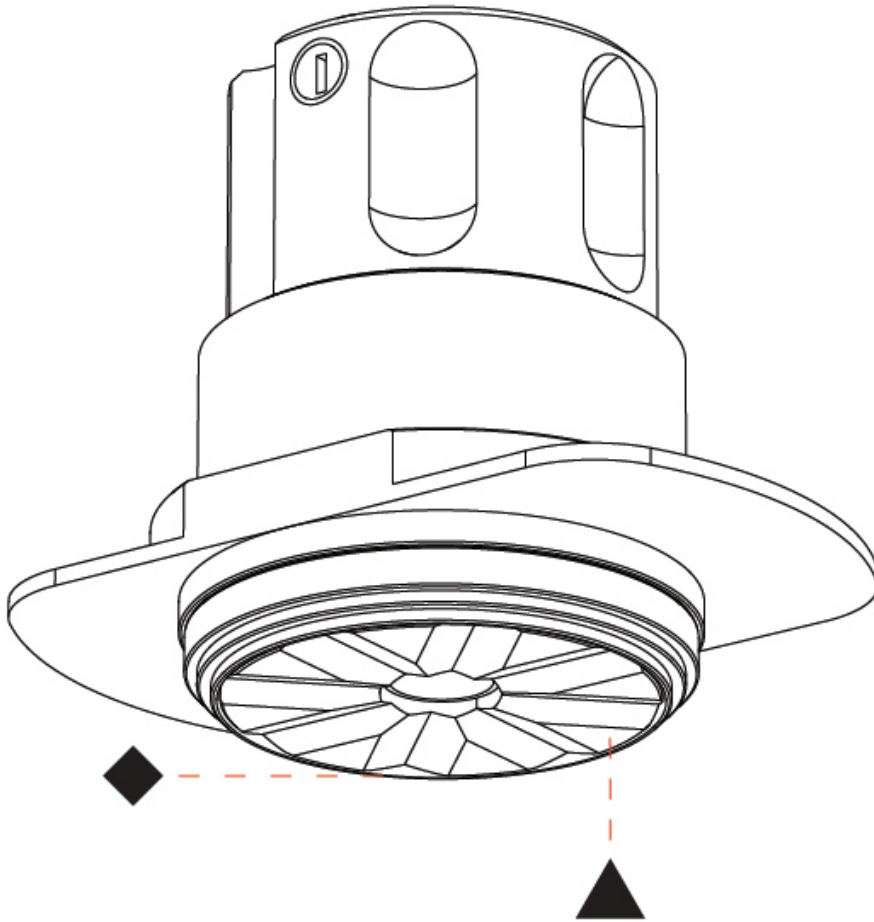

STUDIO COLLECTION 2 TRIMLESS

A350125-

PROJECT

TYPE

SPECIFIER

QUANTITY

DATE

A