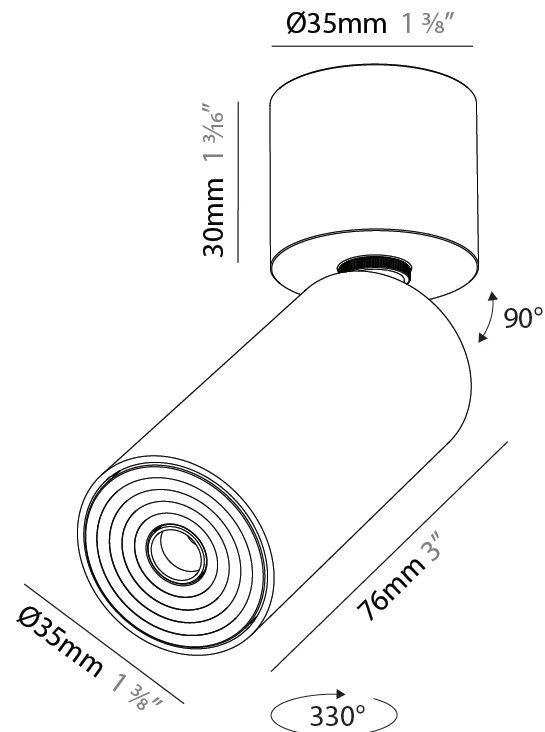

GENERAL

Series: Studio Collection
Subseries: Studio Collection 1
Partner: Prolicht
Division: Architectural
Installation: Surface
Product Type: Ceiling Surface
Mounting Location: Ceiling
Light Distribution: Direct

PHYSICAL

Aperture Sizes - Downlights: 1"
Shape: Cylinder
Diameter (mm): 35
Diameter (in): 1 3/8"
Height (mm): 76
Height (in): 3
Weight (kg): 0.147
Fixture Finish: SSR / BKV / CWI / CRY / HAB / UFT / ITA / RUA / FTG / MYG / LOD / PUS / FRO / FUP / KIA / POP / BLS / SPG / MEY / GOH / CHC / COM / ABZ / JAG / OBR / MOS / ROR
Accent Finish: ALU / PBR
Fixture Material: Extruded Aluminum
Cut-out Measurements: er

ELECTRICAL

Lamp Type: LED (Zhaga Standard)
Input Wattage (W): 6
Total Output Wattage (W): 5.4
Dimming: Tri-Mode (Non-Dimming and Phase Dimming (120Vac only) and 0-10V Dimming)
Driver Included: No
Driver Location: Remote
Driver Type: Constant Current - Universal
Driver Class: Class 2
Housing: ENCP3
Input Voltage (V): 120 - 277
Constant Current (MA): 500

LED

Color Temperature (°K): 2700 / 3000 / 3500 / 4000
Max. Delivered Lumen (lm): 235 / 252 / 316 / 270
Nominal Lumen (lm): 372 / 399 / 500 / 427
CRI: >90 CRI
Lamp Life (hrs): 50000

OPTICAL

Beam Angle: 34 / 52
Adjustability: Rotational 330°; Tilt 90°

RATINGS AND CERTIFICATIONS

Certified By: CSA Certified to UL and CSA Standards
IP rating: IP40