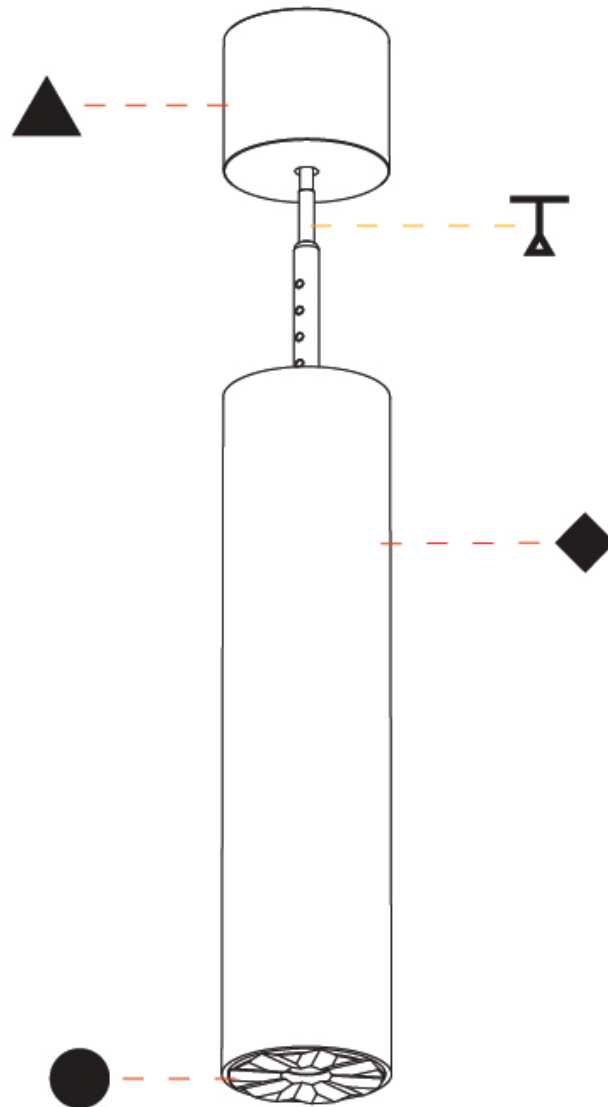

STUDIO COLLECTION 2 SUSPENSION

A300805-

PROJECT _____

TYPE _____

SPECIFIER _____

QUANTITY _____

DATE _____

A