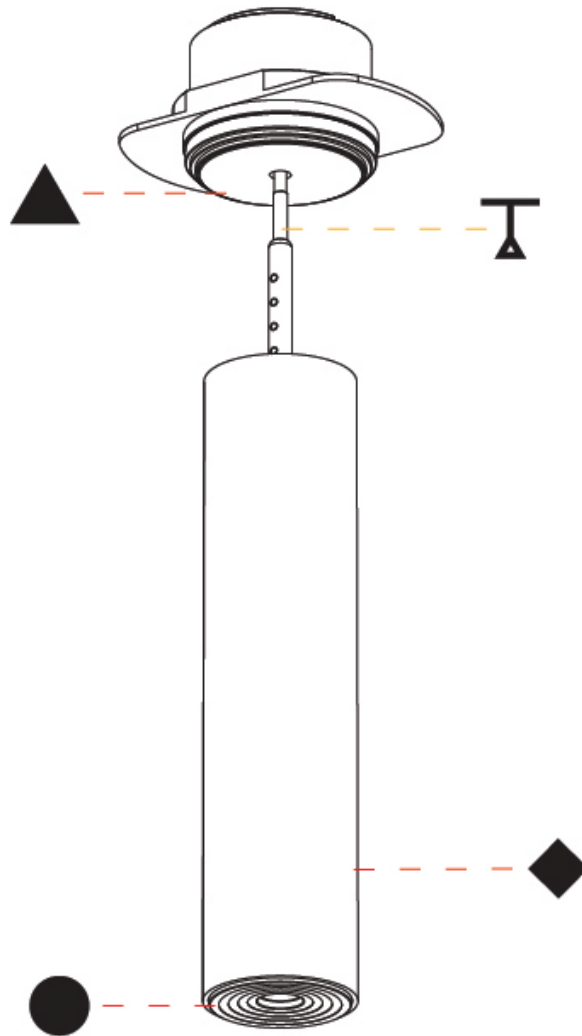

STUDIO COLLECTION 1 SUSPENSION

A300800-

PROJECT
TYPE
SPECIFIER
QUANTITY
DATE