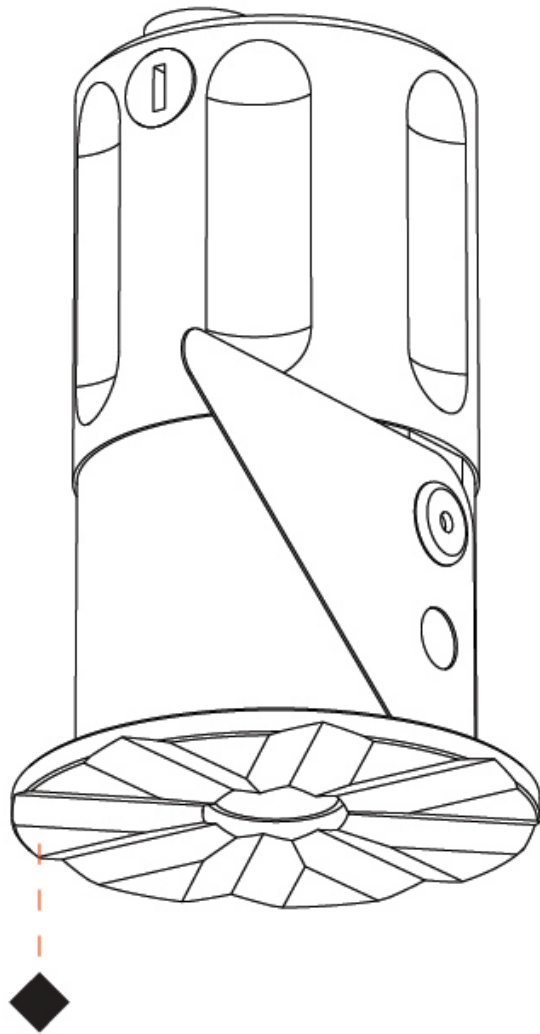

STUDIO COLLECTION 2 RECESSED

A350127-

PROJECT

TYPE

SPECIFIER

QUANTITY

DATE

A