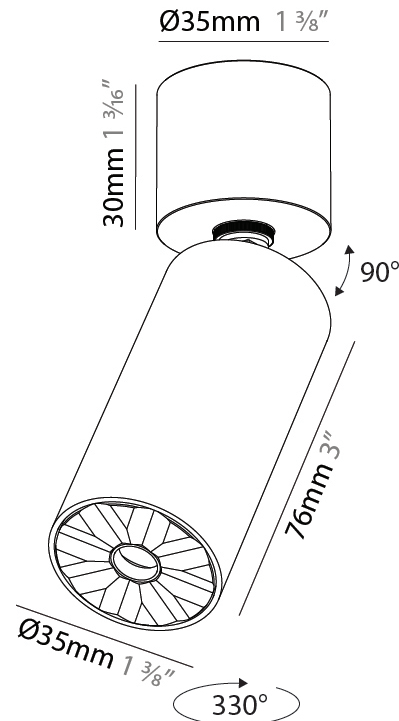

1. To build a product code in our configurator select the specify button on the base model # product page
2. To build a manual product code on this datasheet choose from the options listed below in blue font and add the suffix to the base model #

GENERAL

Series: Studio Collection
Subseries: Studio Collection 2
Partner: Prolicht
Division: Architectural
Installation: Surface
Product Type: Ceiling Surface
Mounting Location: Ceiling
Light Distribution: Direct

PHYSICAL

Aperture Sizes - Downlights: 1"
Shape: Cylinder
Diameter (mm): 35
Diameter (in): 1 3/8"
Height (mm): 76
Height (in): 3
Weight (kg): 0.147
Fixture Finish: ALU / PBR
Fixture Material: Extruded Aluminum

ELECTRICAL

Lamp Type: LED (Zhaga Standard)
Input Wattage (W): 6
Total Output Wattage (W): 5.4
Dimming: Tri-Mode (Non-Dimming and Phase Dimming (120Vac only) and 0-10V Dimming)
Driver Included: No
Driver Location: Remote
Driver Type: Constant Current - Universal
Driver Class: Class 2
Housing: ENCP3
Input Voltage (V): 120 - 277
Constant Current (MA): 500

LED

Color Temperature (°K): 2700 / 3000 / 3500 / 4000
Max. Delivered Lumen (lm): 235 / 252 / 316 / 270
Nominal Lumen (lm): 372 / 399 / 500 / 427
CRI: >90 CRI
Lamp Life (hrs): 50000

OPTICAL

Beam Angle: 34 / 52
Adjustability: Rotational 330°; Tilt 90°

RATINGS AND CERTIFICATIONS

Certified By: CSA Certified to UL and CSA Standards
IP rating: IP40